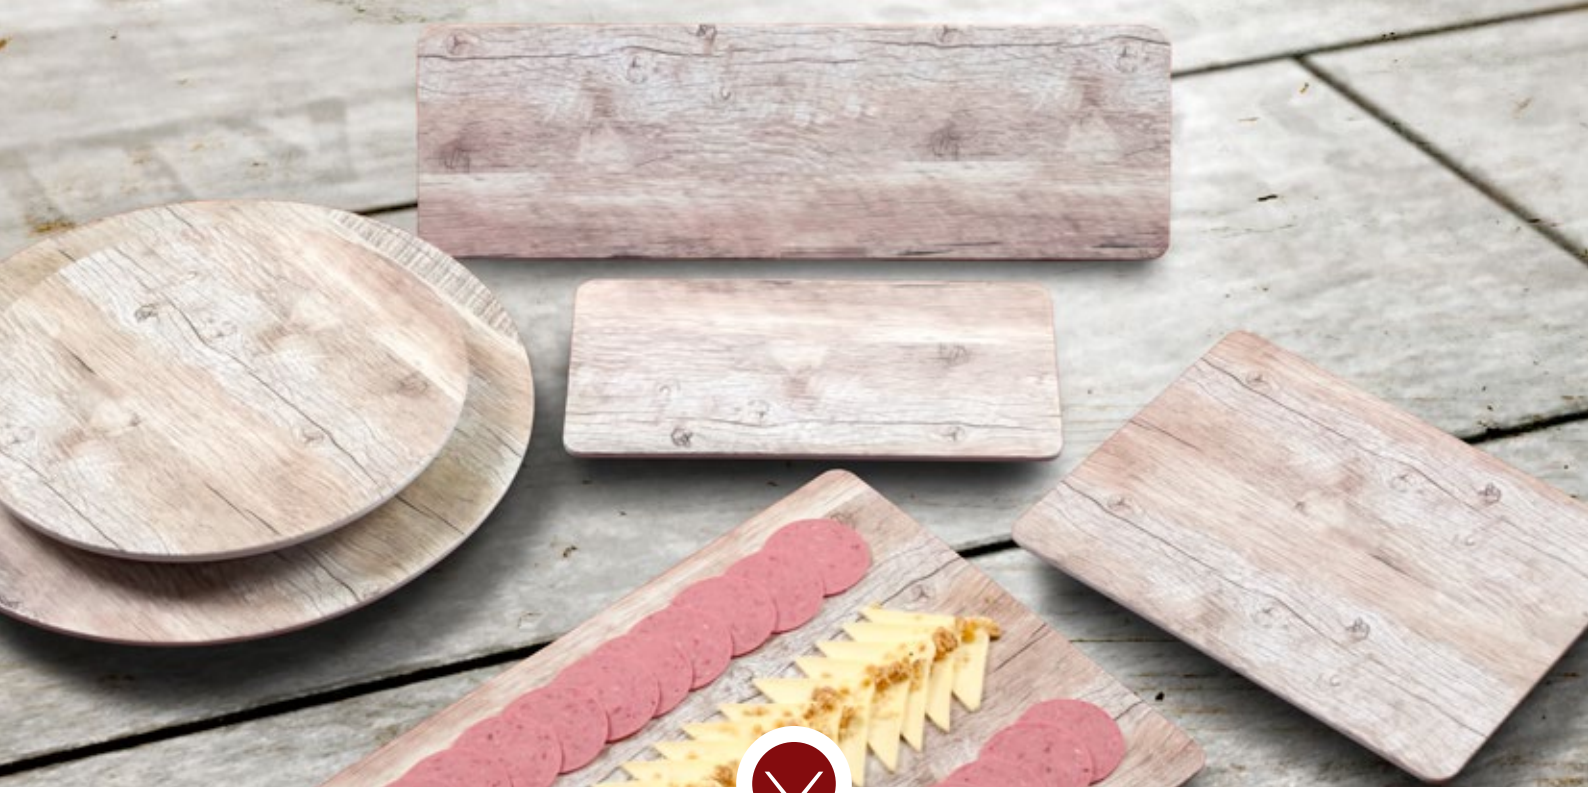

MAT TAŞ YUVARLAK TABAK MATT ROUND PLATE

CODE: D793

Ø 32 cm-h:3.5 cm
15 adet / pcs

CODE: D792

Ø 28 cm-h:3.2 cm
12 adet / pcs

CODE: D791

Ø 24 cm-h:3 cm
24 adet / pcs

thermelo
TERMOSET